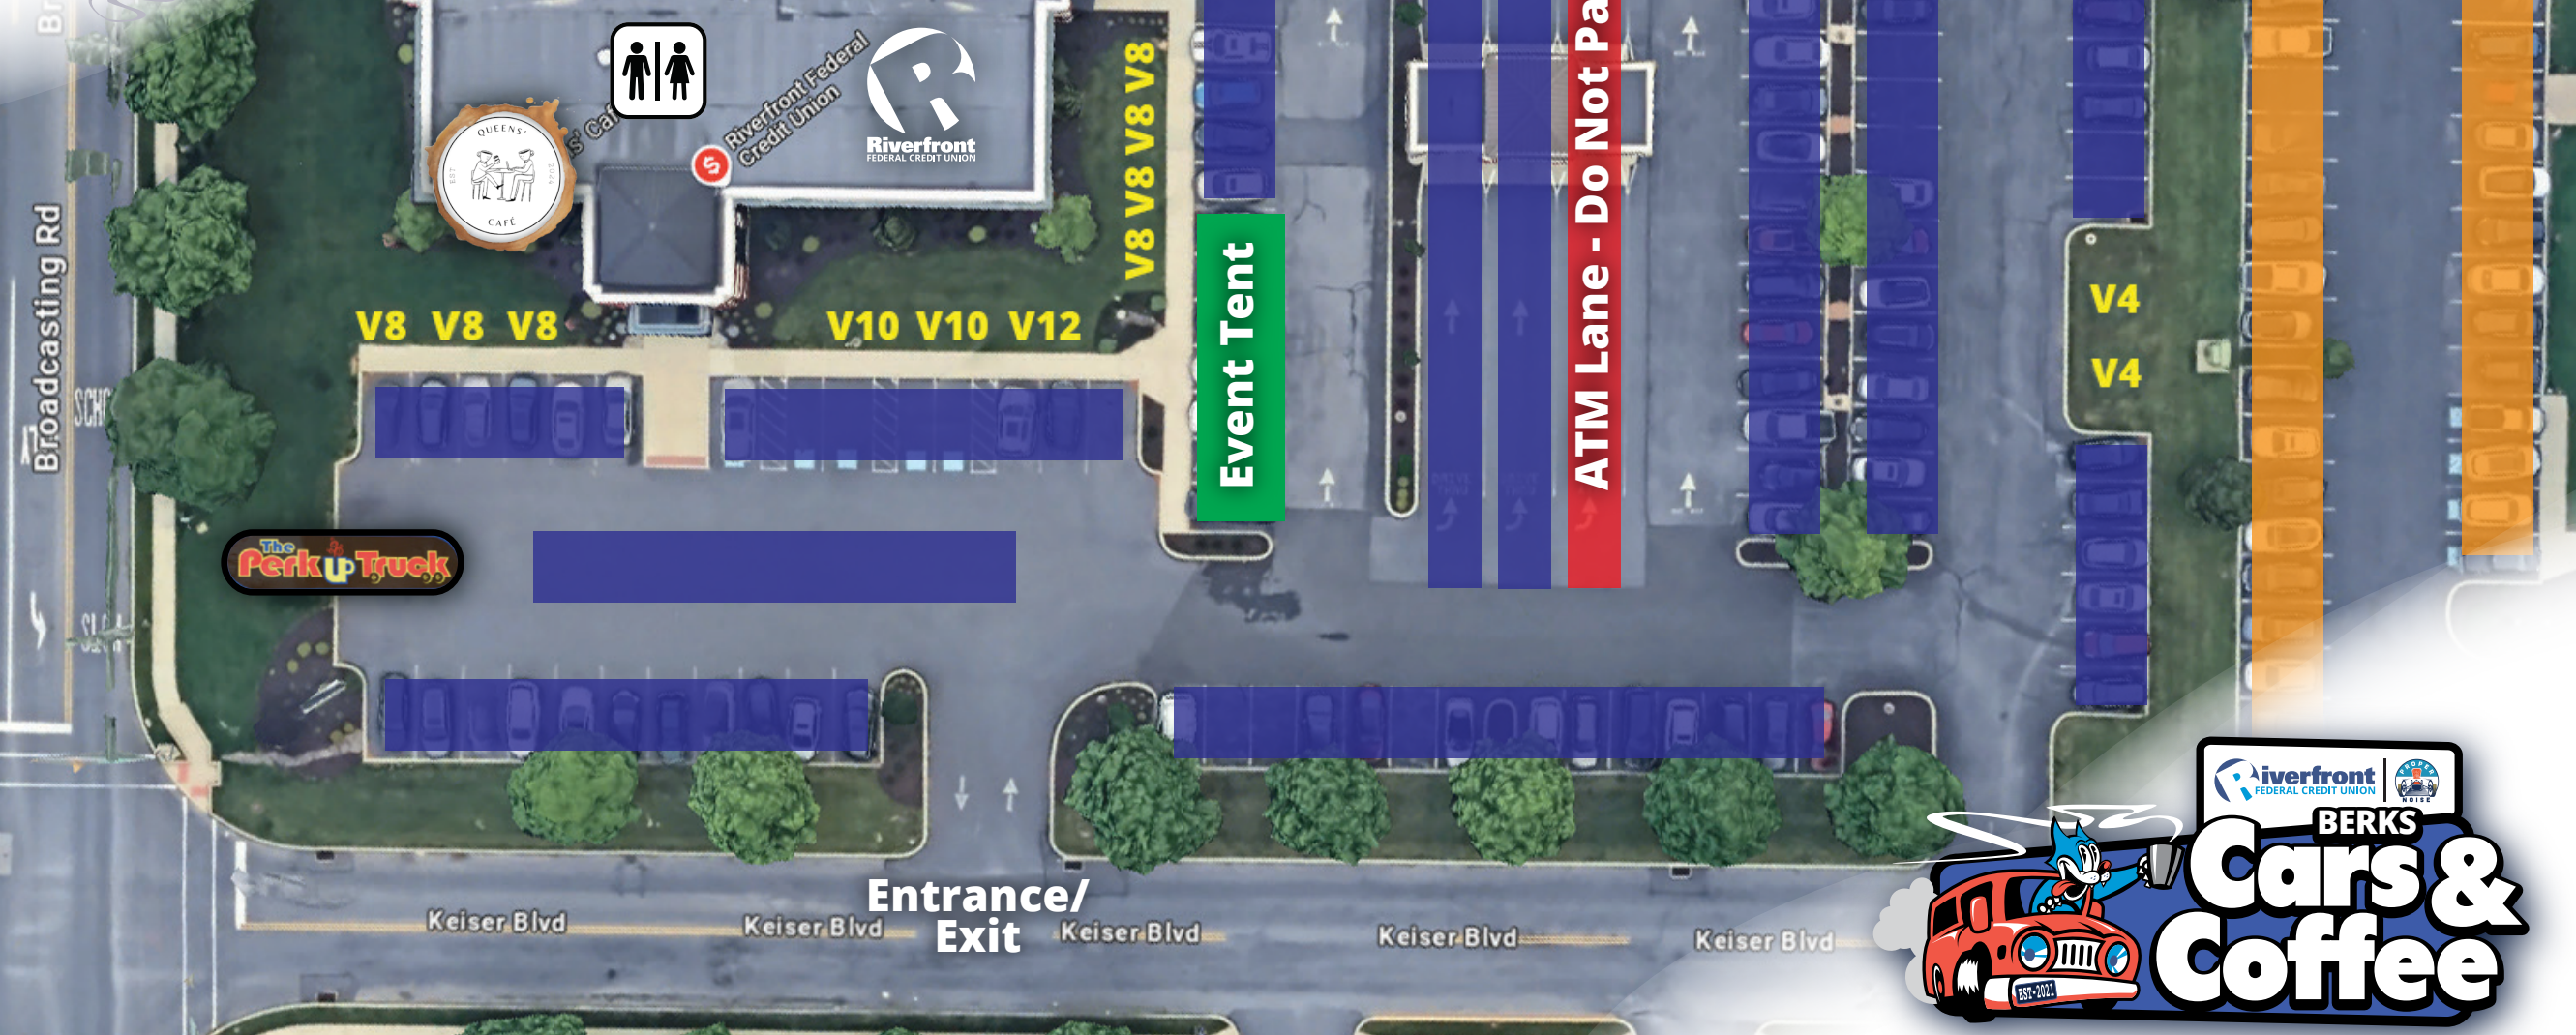

Updated:
4/3/25

- Cars & Coffee Show Parking
- Spectator Parking
- Vendor Spots

Broadcasting Rd

SCHW

CL

Keiser Blvd

Keiser Blvd

Entrance/
Exit

Keiser Blvd

Keiser Blvd

Keiser Blvd

2609 Keiser Blvd. , Wyomissing, PA 19610